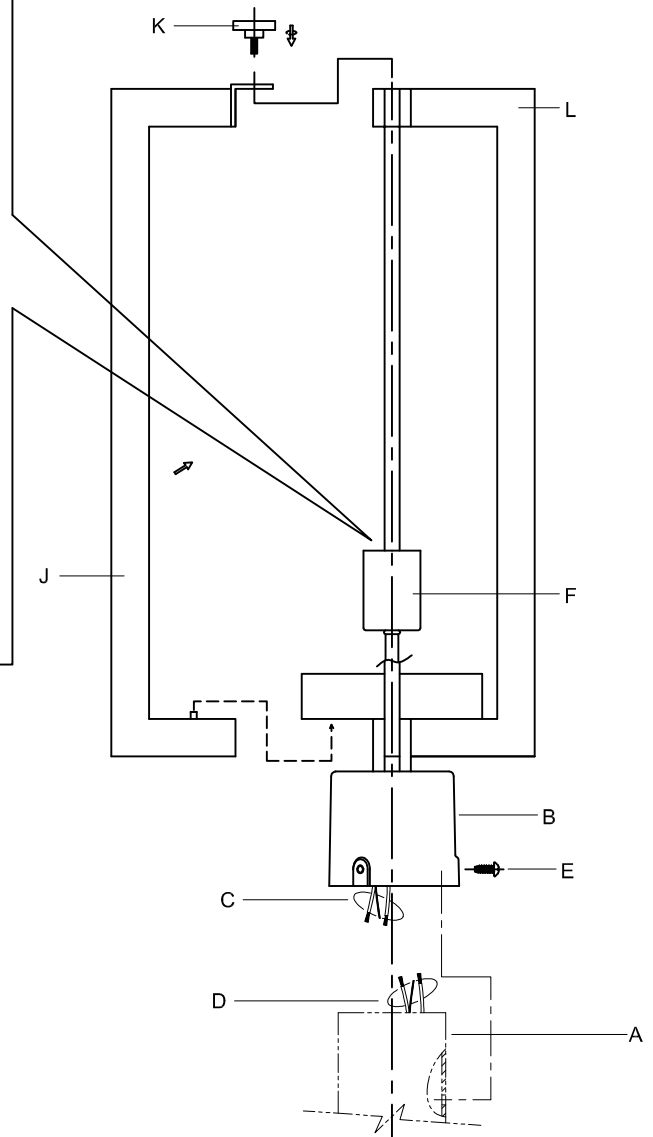

CAUTION: Read instructions carefully and turn electricity off at main circuit breaker panel before beginning installation.

540017

WARNING - If any Special Control Devices are used with this Fixture, Follow the Instructions Carefully to assure full compliance with N.E.C. requirements. If there are any questions, contact a Qualified Electrical Contractor.

CANOPY MOUNTING & WIRE CONNECTION ASSEMBLY STEPS:

1. B → A
2. C → D 
3. E, B → A
4. G → F
5. H → F
6. J → L
7. K → J, L

E, D & G
 (NOT FURNISHED)
 (NON FOURNIE)
 (NO INCLUIDA)

Instructions d'Assemblage et Installation