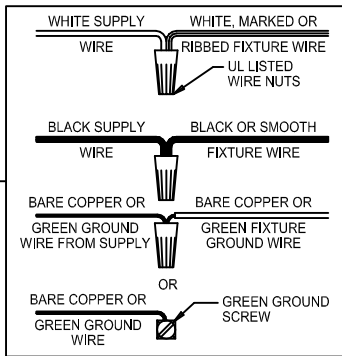

CAUTION: Read instructions carefully and turn electricity off at main circuit breaker panel before beginning installation.

540017

WARNING - If any Special Control Devices are used with this Fixture, Follow the Instructions Carefully to assure full compliance with N.E.C. requirements. If there are any questions, contact a Qualified Electrical Contractor.

CANOPY MOUNTING & WIRE CONNECTION ASSEMBLY STEPS:

1. B → A
2. C → D 
3. E, B → A
4. G → F
5. H → F
6. J → L
7. K → J, L

E, D & G
 (NOT FURNISHED)
 (NON FOURNIE)
 (NO INCLUIDA)

Instructions d'Assemblage et Installation