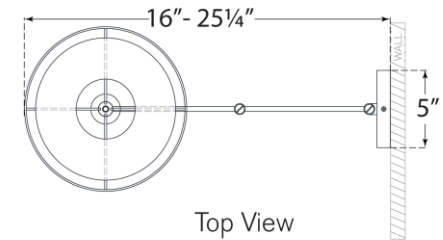

## Walker Swing Arm Sconce

Item # KS 2075BSL-L

Designer: kate spade new york

Height: 12"

Width: 14"

Extension: 16" - 24.75"

Backplate: 5" Round

Finishes: BSL, G, LC

Shade Treatments: L, L/BL, NL

Shade Details: 12" x 12" x 6.5"

Socket: E26 Keyless w/Dimmer on Back Plate

Wattage: 60 A19

Weight: 5 Pounds

Note: Cord Cover Included

Top View

Side View