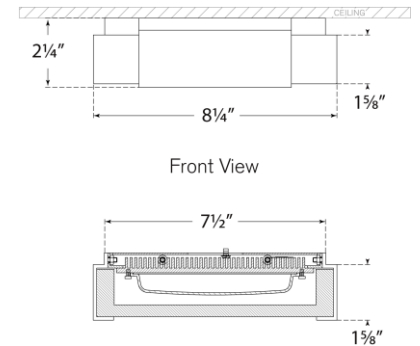

TEAR SHEET

Covet Small Flush Mount

Item # KW 4114AB-ALB

Designer: Kelly Wearstler

Height: 2.25"

Width: 8.25"

Canopy: 7.25" Square

Finishes: AB, BZ, PN

Shade Treatments: ALB

Lightsource: Dedicated LED

Wattage: 24w (2000lm)

Weight: 7 Pounds

Note: Alabaster is a Natural Stone | Variations in Color and Texture are Expected

Top View

Front View

Side View