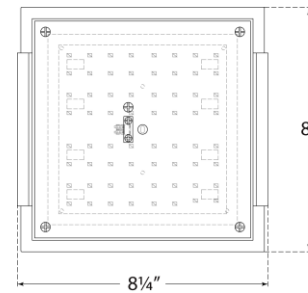

TEAR SHEET

Covet Small Flush Mount

Item # KW 4114AB-ALB

Designer: Kelly Wearstler

Height: 2.25"

Width: 8.25"

Canopy: 7.25" Square

Finishes: AB, BZ, PN

Shade Treatments: ALB

Lightsource: Dedicated LED

Wattage: 24w (2000lm)

Weight: 7 Pounds

Note: Alabaster is a Natural Stone | Variations in Color and Texture are Expected

Top View

Front View

Side View